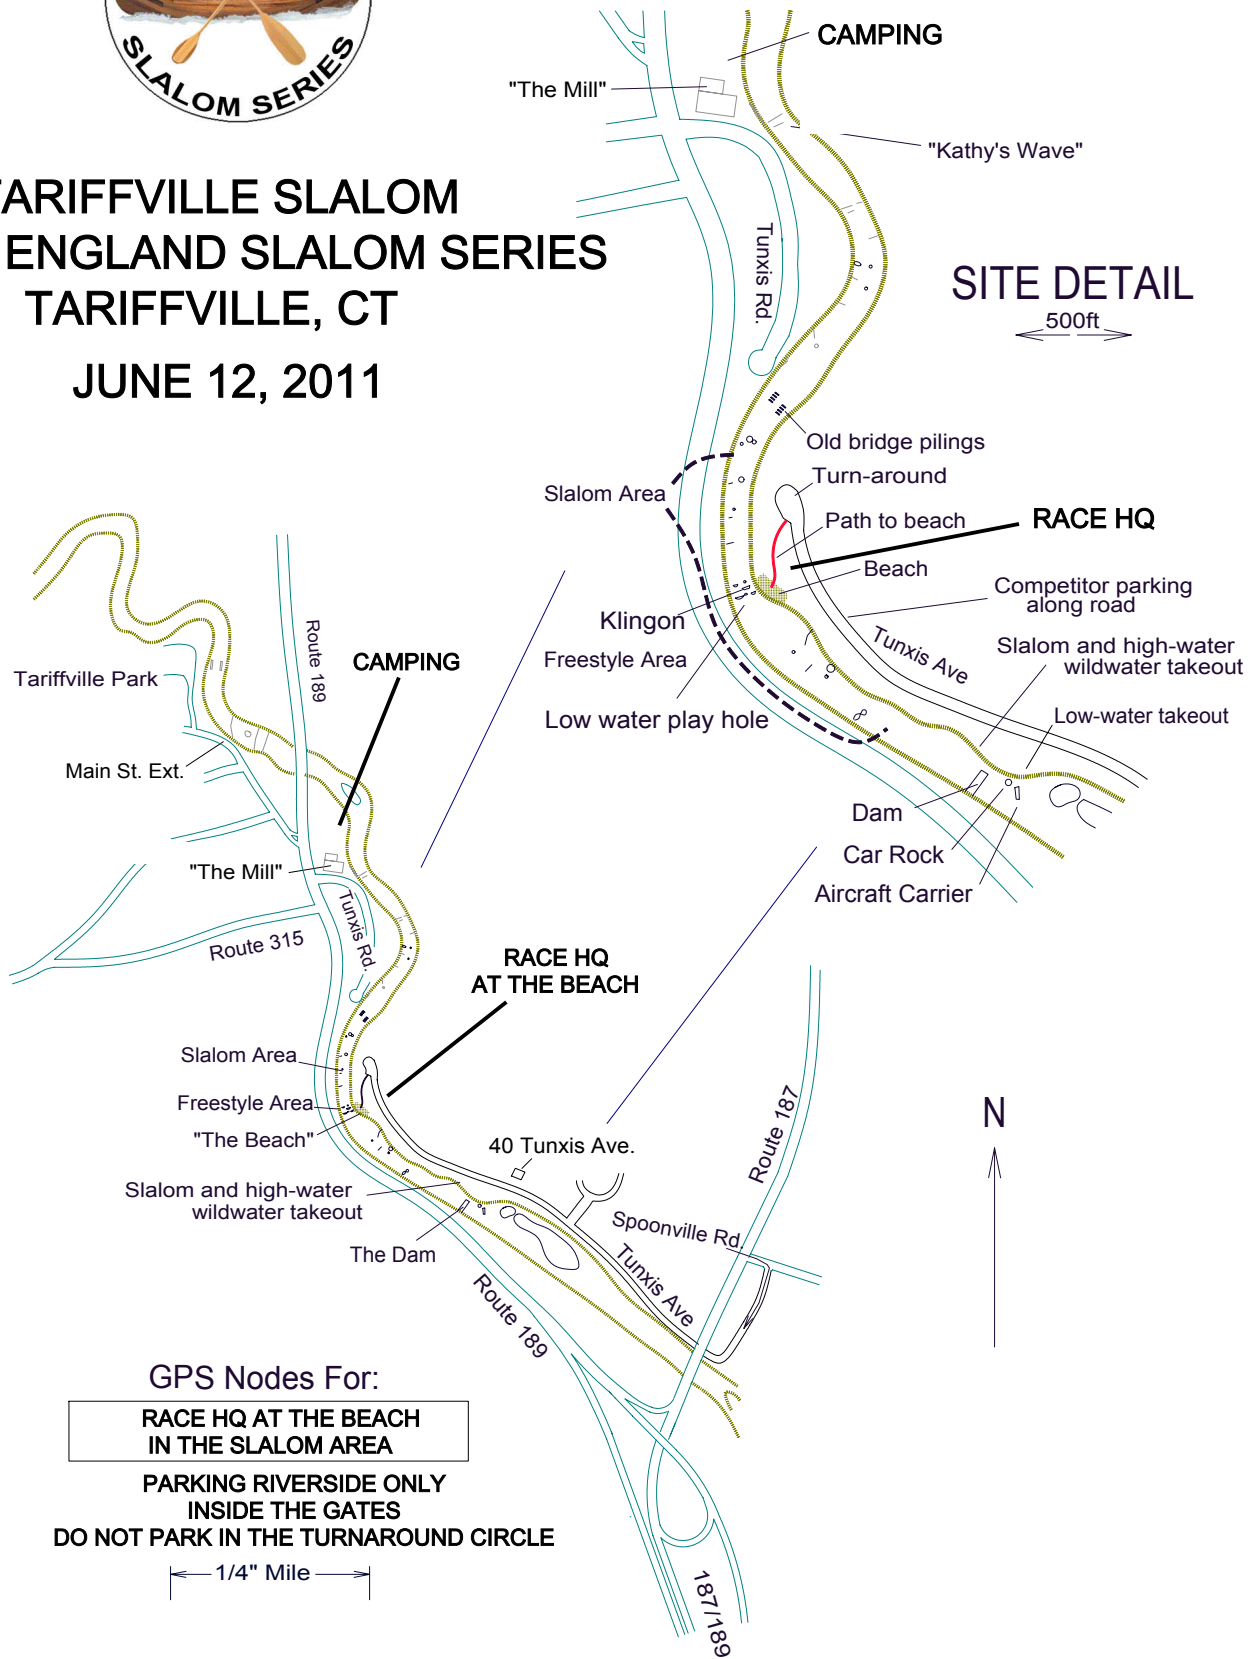

TARIFFVILLE SLALOM
NEW ENGLAND SLALOM SERIES
TARIFFVILLE, CT
JUNE 12, 2011

GPS Nodes For:
RACE HQ AT THE BEACH
IN THE SLALOM AREA
PARKING RIVERSIDE ONLY
INSIDE THE GATES
DO NOT PARK IN THE TURNAROUND CIRCLE
 ← 1/4" Mile →